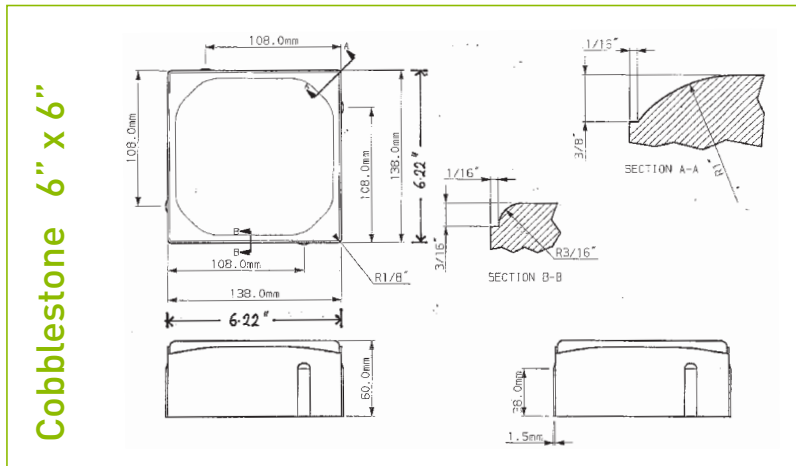

COBBLESTONE PAVERS

SPECIFICATION SHEET

Herringbone Pattern

Add a touch of elegance and charm to your path or driveway using Flowers Cobblestone Pavers. Flowers manufacture cobblestone pavers in two distinct sizes - 6" x 6" and 6" x 9", and 6 different shades including natural, white, black, grey, brown, and black/brown. We can also pantone match pavers to any specific colour you require.

Use cobblestones to create a variety of playful patterns, such as running bond, circle fan, herringbone and basket weave. You can even mix and match patterns and colours to create your own distinctive design.

Cobblestone pavers can also be used to build patios, pool decks, balconies, steps, sidewalks and other public areas.