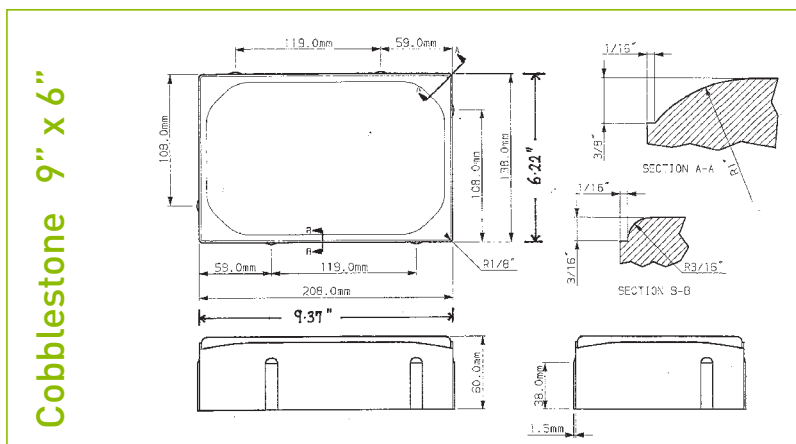

COBBLESTONE PAVERS

SPECIFICATION SHEET

Herringbone Pattern

Add a touch of elegance and charm to your path or driveway using Flowers Cobblestone Pavers. Flowers manufacture cobblestone pavers in two distinct sizes - 6" x 6" and 6" x 9", and 6 different shades including natural, white, black, grey, brown, and black/brown. We can also pantone match pavers to any specific colour you require.

Use cobblestones to create a variety of playful patterns, such as running bond, circle fan, herringbone and basket weave. You can even mix and match patterns and colours to create your own distinctive design.

Cobblestone pavers can also be used to build patios, pool decks, balconies, steps, sidewalks and other public areas.