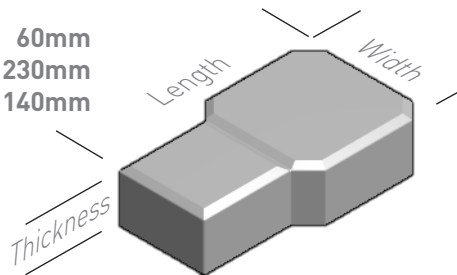

DIMENSIONS:

Thickness: **60mm**
 Length: **Approx 230mm**
 Width: **140mm**

**Approximately
 3.5 pavers
 per square foot**

Inches

8

7

6

5