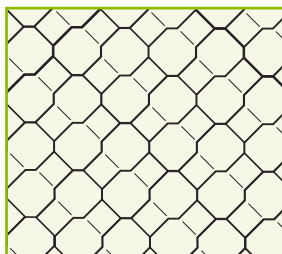

UNI-DECOR PAVERS

SPECIFICATION SHEET

UNI-DECOR PAVERS

A favourite for many years, Uni-Decor pavers combine two distinct shapes in one paver for a classically elegant pattern design, timeless in its appearance. Equally attractive in contemporary or traditional settings, Uni-Decor creates a beautiful, durable, and virtually maintenance-free surface for a wide array of paving projects. Uni-Decor can be installed in a number of patterns, including running bonds, parquet, basketweave and herringbones, yet it maintains the same overall surface appearance.

DIMENSIONS:

Thickness: **60mm**
 Length: **Approx 230mm**
 Width: **140mm**

**Approximately
 3.5 pavers
 per square foot**

Inches

8

7

6

5

4

3

2

1

UNI-DECOR PATTERNS

Herringbone 45

Herringbone 90

Running Bond - Two Way