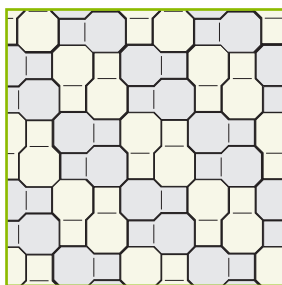

DIMENSIONS:

Thickness: **60mm**
 Length: **Approx 230mm**
 Width: **140mm**

**Approximately
 3.5 pavers
 per square foot**

Inches

8

7

6

5

4

3

2

1

UNI-DECOR PATTERNS

Herringbone 45

Herringbone 90

Running Bond - Two Way

Running Bond - One Way

Basketweave Pattern

Uni-Decor Pavers can be installed in a number of patterns; however the overall appearance remains the same unless the pattern is highlighted by the use of different colours. The shaded areas in the installations above show the actual pattern.