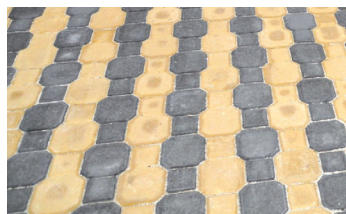

UNI-DECOR PAVERS

SPECIFICATION SHEET

UNI-DECOR PAVERS

A favourite for many years, Uni-Decor pavers combine two distinct shapes in one paver for a classically elegant pattern design, timeless in its appearance. Equally attractive in contemporary or traditional settings, Uni-Decor creates a beautiful, durable, and virtually maintenance-free surface for a wide array of paving projects. Uni-Decor can be installed in a number of patterns, including running bonds, parquet, basketweave and herringbones, yet it maintains the same overall surface appearance.

DIMENSIONS:

Thickness: **60mm**
 Length: **Approx 230mm**
 Width: **140mm**

**Approximately
 3.5 pavers
 per square foot**

Inches

8

7

6

5

Running Bond - One Way

Basketweave Pattern

Uni-Decor Pavers can be installed in a number of patterns; however the overall appearance remains the same unless the pattern is highlighted by the use of different colours. The shaded areas in the installations above show the actual pattern.