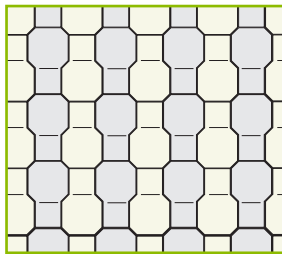

4

3

2

1

UNI-DECOR PATTERNS

Herringbone 45

Herringbone 90

Running Bond - Two Way

Running Bond - One Way

Basketweave Pattern

Uni-Decor Pavers can be installed in a number of patterns; however the overall appearance remains the same unless the pattern is highlighted by the use of different colours. The shaded areas in the installations above show the actual pattern.