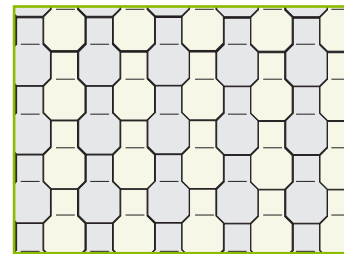

DIMENSIONS:

Thickness: **60mm**
 Length: **Approx 230mm**
 Width: **140mm**

**Approximately
 3.5 pavers
 per square foot**

Inches

8

7

6

5

4

3

2

1

UNI-DECOR PATTERNS

Herringbone 45

Herringbone 90

Running Bond - Two Way

Running Bond - One Way

Basketweave Pattern

Uni-Decor Pavers can be installed in a number of patterns; however the overall appearance remains the same unless the pattern is highlighted by the use of different colours. The shaded areas in the installations above show the actual pattern.