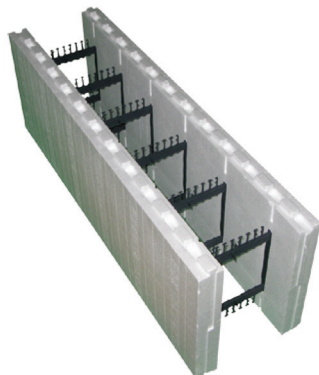

ICF BLOCKS

PRICE GUIDE

ICF Straight

All prices in Cayman Dollars for pickup

8" ICF Straight - Fox Block	\$31.10
6" ICF Straight - Fox Block	\$25.40
4" ICF Straight - Fox Block	\$24.90

Delivery cost per pallet

8" ICF Corner - Fox Block	\$39.20
6" ICF Corner - Fox Block	\$35.95
4" ICF Corner - Fox Block	\$34.80

Delivery cost per pallet

ZONE 1 , George Town, Savannah, West Bay	\$10.00
ZONE 2 , Lower Valley, Bodden Town, Frank Sound	\$12.00
ZONE 3 , North Side, East End, Cayman Kai/R Point	\$15.00

Helpful tips

1 x ICF Straight Block covers 5.33 sq. ft. of wall space
 1 x ICF Corner Block covers 7.33 sq. ft. of wall space
 8", 6" & 4" Fox 1440 pricing also available upon request

Other specialty foam products are available upon request. Please contact customer service for more information.