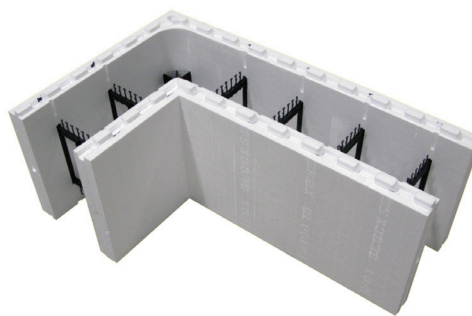

ICF BLOCKS

PRICE GUIDE

ICF Straight

All prices in Cayman Dollars for pickup

8" ICF Straight - Fox Block	$31.10
6" ICF Straight - Fox Block	$25.40
4" ICF Straight - Fox Block	$24.90

Delivery cost per pallet

ZONE 1, George Town, Savannah, West Bay	$10.00
ZONE 2, Lower Valley, Bodden Town, Frank Sound	$12.00
ZONE 3, North Side, East End, Cayman Kai/R Point	$15.00

ICF Corner

All prices in Cayman Dollars for pickup

8" ICF Corner - Fox Block	$39.20
6" ICF Corner - Fox Block	$35.95
4" ICF Corner - Fox Block	$34.80

Delivery cost per pallet

ZONE 1, George Town, Savannah, West Bay	$10.00
ZONE 2, Lower Valley, Bodden Town, Frank Sound	$12.00
ZONE 3, North Side, East End, Cayman Kai/R Point	$15.00

Helpful tips

1 x ICF Straight Block covers 5.33 sq. ft. of wall space
1 x ICF Corner Block covers 7.33 sq. ft. of wall space
8", 6" & 4" Fox 1440 pricing also available upon request

Other specialty foam products are available upon request. Please contact customer service for more information.

Delivery Trucking Notations

Fox Block:
(8" & 6") Straights = 16 per pallet
(8" & 6") Corner = 8 per pallet
(4") Straight = 20 per pallet

MISCELLANEOUS ITEMS Foam Gun Applicator $65
Contractor Choice Kit $171 Foam Adhesive (Single Can) $18
11 Foam & 1 Cleaner $188 Foam Gun Applicator Cleaner $20