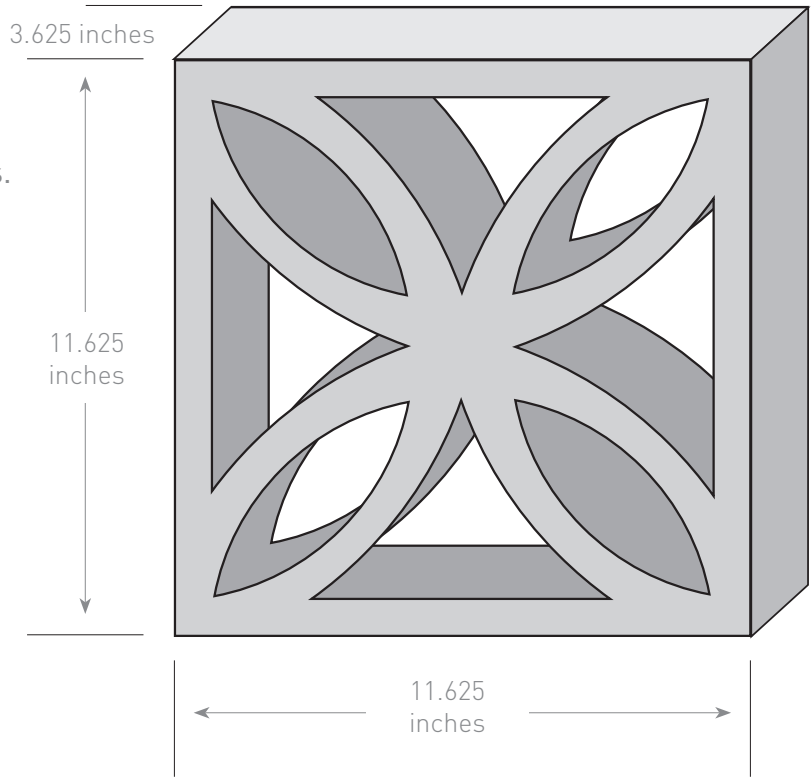

FANCY BLOCKS

FANCY BLOCKS:

- May be overlaid with stucco or stucco stone.
- Use for fence and perimeter walls.
- Smooth faced and straight edged.
- Ideal for creating unique walling solutions both indoor and outdoor.
- Versatile and highly decorative.
- Can be used as a unique outdoor paving ornamentation.
- Comes in a variety of colours.

DIMENSIONS:

Thickness.....	3.625 inches
Length.....	11.625 inches
Width.....	11.625 inches