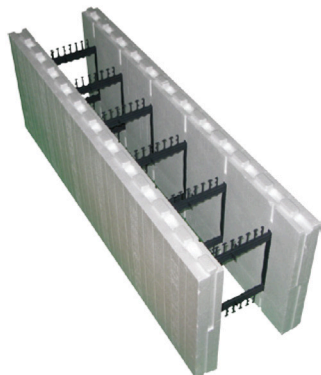

ICF BLOCKS

PRICE GUIDE

ICF Straight

All prices in Cayman Dollars for pickup

| | |
|-----------------------------|---------|
| 8" ICF Straight - Fox Block | \$32.66 |
| 6" ICF Straight - Fox Block | \$26.67 |
| 4" ICF Straight - Fox Block | \$26.15 |

ICF Corner

All prices in Cayman Dollars for pickup

| | |
|---------------------------|---------|
| 8" ICF Corner - Fox Block | \$41.16 |
| 6" ICF Corner - Fox Block | \$37.75 |
| 4" ICF Corner - Fox Block | \$36.54 |

Helpful tips

1 x ICF Straight Block covers 5.33 sq. ft. of wall space
 1 x ICF Corner Block covers 7.33 sq. ft. of wall space
 8", 6" & 4" Fox 1440 pricing also available upon request

Other specialty foam products are available upon request. Please contact customer service for more information.