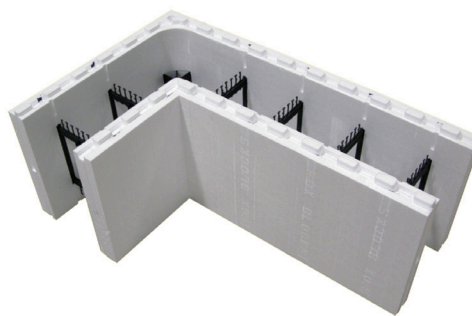

ICF BLOCKS

PRICE GUIDE

ICF Straight

All prices in Cayman Dollars for pickup

| | |
|-----------------------------|---------|
| 8" ICF Straight - Fox Block | \$32.66 |
| 6" ICF Straight - Fox Block | \$26.67 |
| 4" ICF Straight - Fox Block | \$26.15 |

ICF Corner

All prices in Cayman Dollars for pickup

| | |
|---------------------------|---------|
| 8" ICF Corner - Fox Block | \$41.16 |
| 6" ICF Corner - Fox Block | \$37.75 |
| 4" ICF Corner - Fox Block | \$36.54 |

Helpful tips

1 x ICF Straight Block covers 5.33 sq. ft. of wall space
 1 x ICF Corner Block covers 7.33 sq. ft. of wall space
 8", 6" & 4" Fox 1440 pricing also available upon request

Other specialty foam products are available upon request. Please contact customer service for more information.